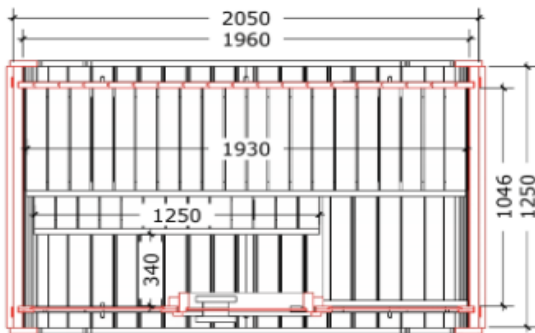

ICON Sauna 125

PACKAGING: 1 PALLET

200x120x90 cm/ ~500kg

Available materials

Walls: *Thermo*

Saunabenches: *Thermo-Aspen*

Roofing shingles: Black, Red, Green, Brown

* Check pricelist for other options

DIMENSIONS

Cubic volume:	≈ 5 m ³
External Diameter:	2050 mm
Total length:	1250 mm
Total height:	2100 mm

WINDOWS & DOORS

Door:	1690x590 mm
Windows:	N/A

Standard set includes

- Foundation cradles
- Side walls 42mm
- Back walls 28mm
- Front Glass wall
- Glass Door - 8mm tempered bronze glass
- Roofing shingles
- Fascia Boards
- Saunabenches
- Floor
- Heater guard
- Stainless Steel barrel Bands
- Montage kit (Screws and other fasteners)
- Ventilation Grids
- Detailed Assembly instructions